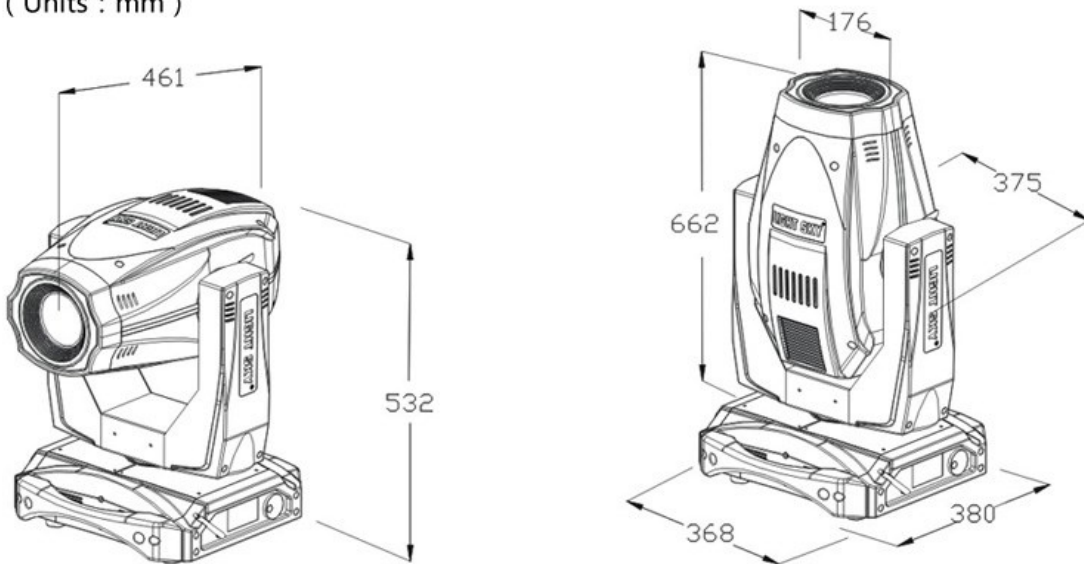

Appearance parameters

Structure	Heat-proof plastic + module pressing alloy materials	A single carton size	450X430X730(mm)
IP Rate	IP20	N.W / G.W	22.5KG / 27.5KG
Size	380X368X662(mm)	2Pcs to a Flycase	920X690X785(mm)
Net weight	22.5KG	N.W / G.W	45KG / 96 KG

DMX Standard Channel

Standard 25 DMX channels

01、Cyan	06、Strobe	11、Iris	16、Frost	21、Tilt
02、Magenta	07、Dimmer	12、Anima	17、Zoom	22、Tilt fine
03、Yellow	08、S.Gobo1	13、Anima rotation	18、Focus	23、Function
04、CMY Macros	09、R.Gobo2	14、Prism	19、Pan	24、Lamp
05、Color	10、R.Gobo2 rotation	15、Prism rotation	20、Pan fine	25、XY Time

(Units : mm)