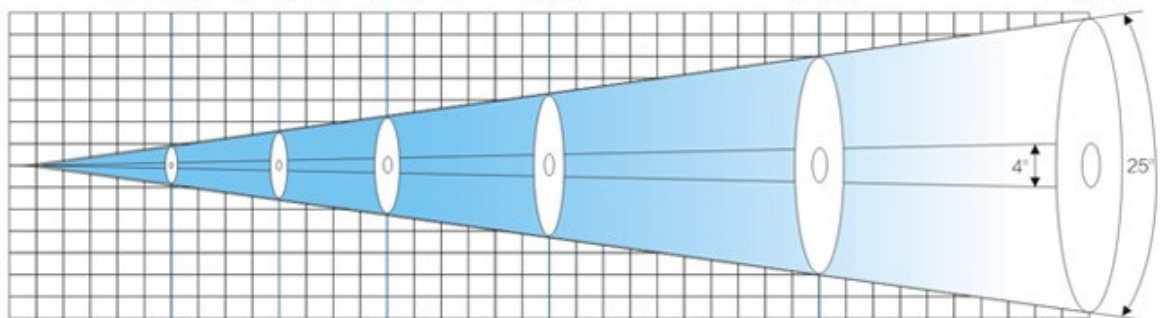

DISTANCE、SPOT DIAMETER AND ILLUMINATION DIAGRAM

Lux(Fc)

4° Margin brightness	27600(2565)	22100(2054)	11860(1102)	6540(608)	2780(258)	2270(211)
4° Center brightness	50000(4647)	44000(4089)	30000(2788)	13500(1255)	5500(511)	4720(439)
25° Margin brightness	2800(260)	1182(110)	702(65)	402(37)	320(30)	300(28)
25° Center brightness	5300(493)	2300(214)	1260(117)	700(65)	320(30)	300(28)